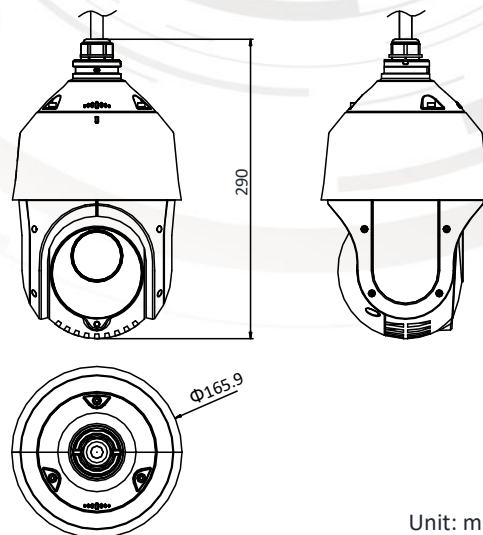

Dimensions