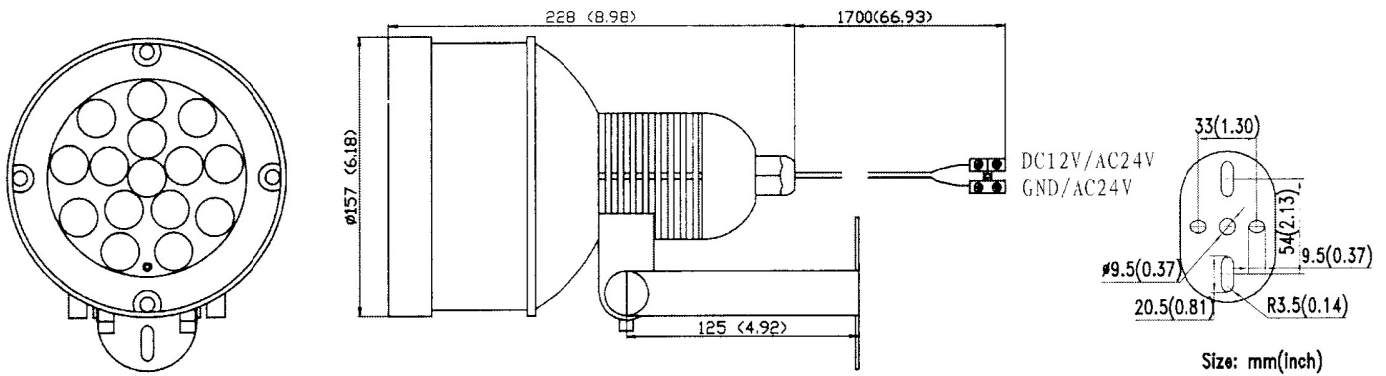

INFRARED LED ILLUMINATOR

● ITEM NO.: LIR-IB88

● FEATURES

1. Fashion metal cylinder case, IP66
2. Build-in 15 PCs Super High Power IR LED
3. Auto switch on while under 10Lux by CDS
4. IR effective degree: 60° (Outdoor)
5. IR effective distance: 120M (393.4ft) (Outdoor)
6. Dual Power : DC12V/AC24V
7. Indoor and outdoor use, IP66 waterproof
8. Dimension: $\phi 157 \times 228$ mm (for metal cylinder)

● PACKING

- | | |
|---------------------------|----|
| 1. Illuminator | X1 |
| 2. User Manual | X1 |
| 3. Screw | X4 |
| 4. Metal-Conical-Anchor | X4 |
| 5. Hexagonal Wrench | X1 |
| 6. Mounting drawing paper | X1 |

● SPECIFICATIONS

ITEM	LIR-IB88
IP Rating	IP66
Type	Outdoor
Luminaire	850nm Super High Power LED
Angle	60°(Outdoor)
Emissive Power	15W
Outdoor Distance	120M (393.4ft) (Outdoor)
Control	CDS/10Lux
Power supply	DC12V \pm 10% AC24V \pm 10%
Current Consumption	DC1200mA/ AC950mA(Max)
Dimension	$\phi 157 \times 228$ mm (6.18" \times 8.97")
Weight	2330g (82.2oz)
Storage Temperature	-30 \sim +60°C (-22 \sim +140°F)
Operating Temperature	-30 \sim +40°C (-22 \sim +104°F)